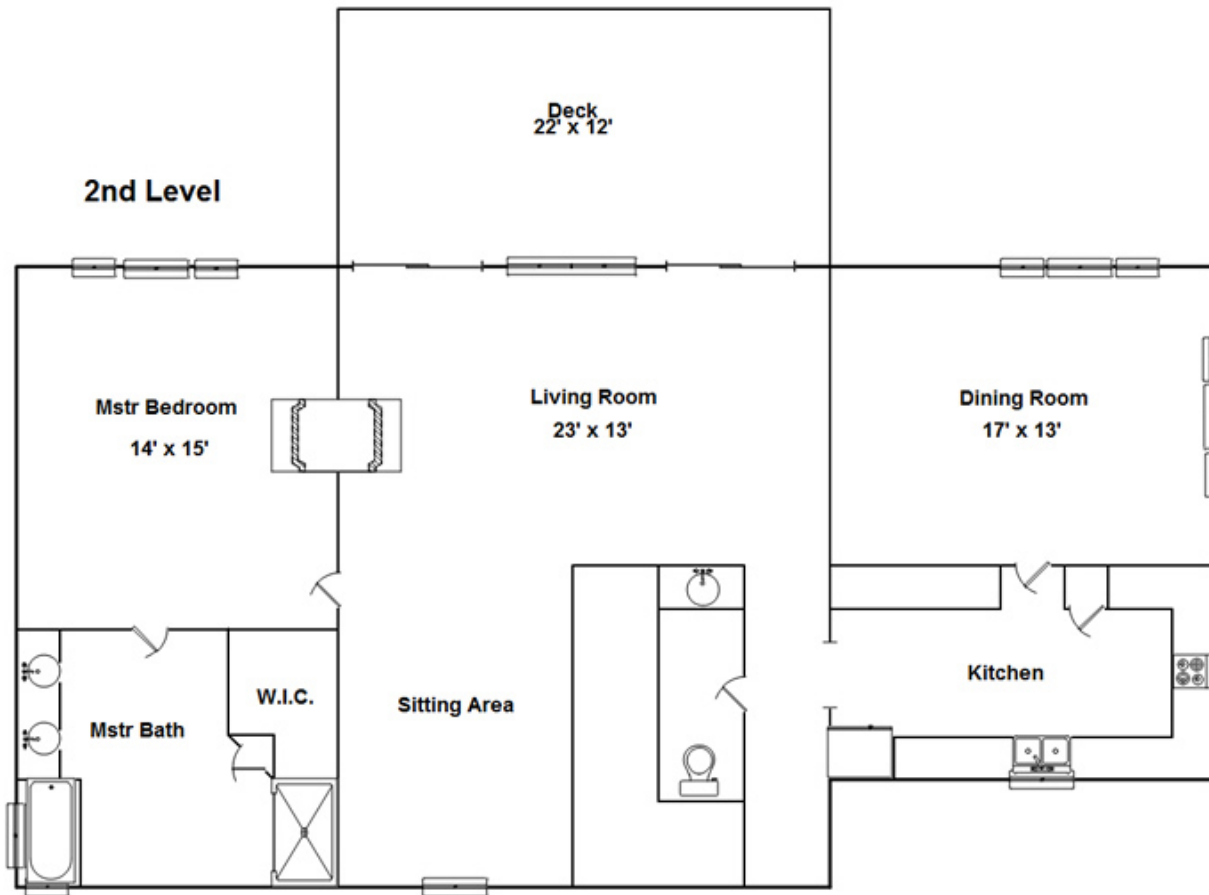

Drawn by: Rick Farmer

<http://www.look2homes.com/l2fp/floorplan/index.php?oid=3966>

David Lombana

Cell Phone: 904-349-0614

danzpop@hotmail.com

<http://www.wrenbeachrentals.com/>