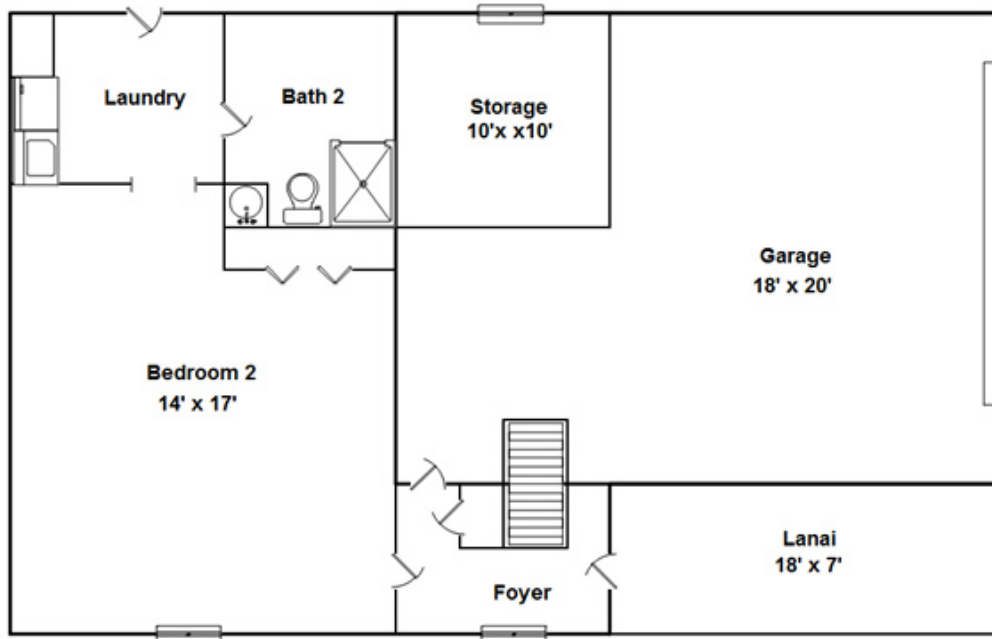

David Lombana

Cell Phone: 904-349-0614

danzpop@hotmail.com

<http://www.wrenbeachrentals.com/>

Information is deemed reliable but not guaranteed!

Ground Level

Drawn by: Rick Farmer

<http://www.look2homes.com/l2fp/floorplan/index.php?oid=3966>