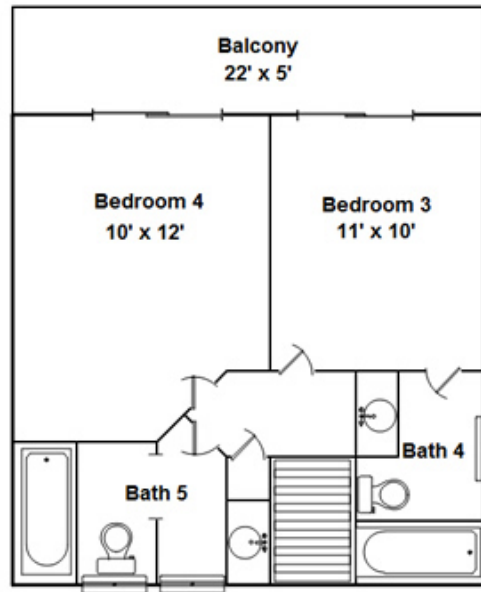

danzpop@hotmail.com

<http://www.wrenbeachrentals.com/>

3rd Level

Drawn by: Rick Farmer

<http://www.look2homes.com/l2fp/floorplan/index.php?oid=3966>

David Lombana

Cell Phone: 904-349-0614

danzpop@hotmail.com